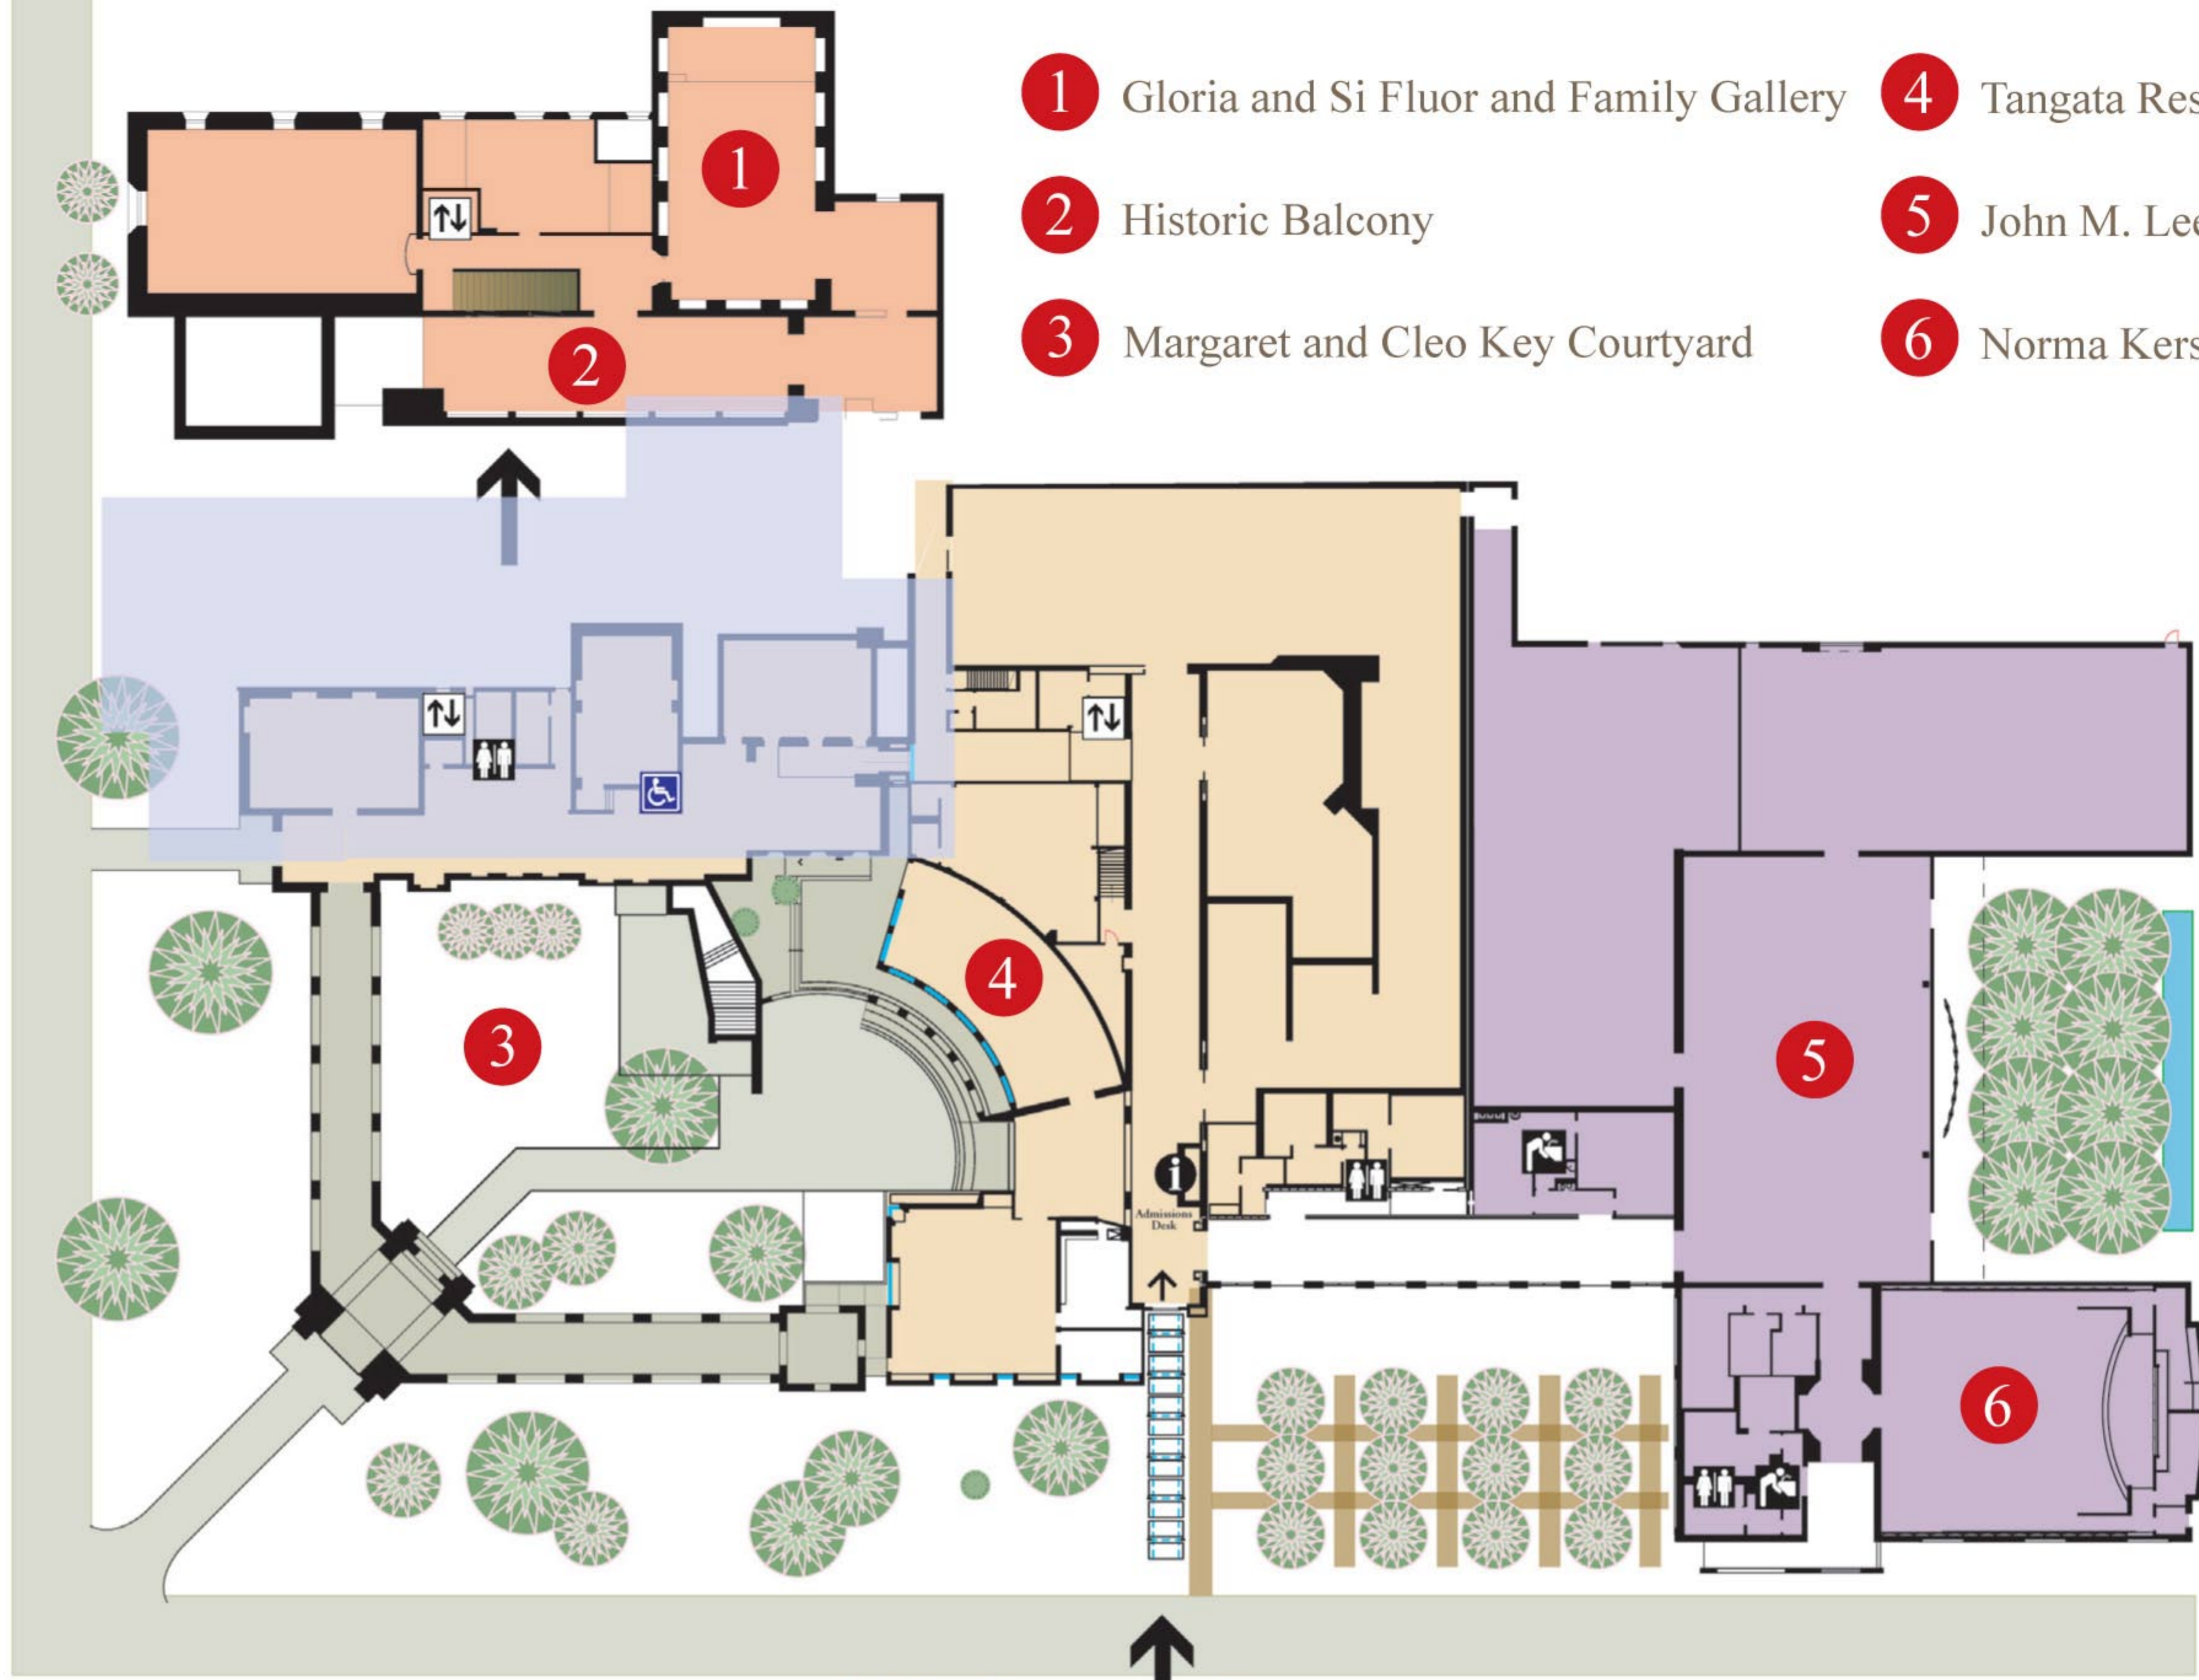

20th Street

- 1 Gloria and Si Fluor and Family Gallery
- 2 Historic Balcony
- 3 Margaret and Cleo Key Courtyard
- 4 Tangata Restaurant
- 5 John M. Lee Court
- 6 Norma Kershaw Auditorium

Main Street Entrance